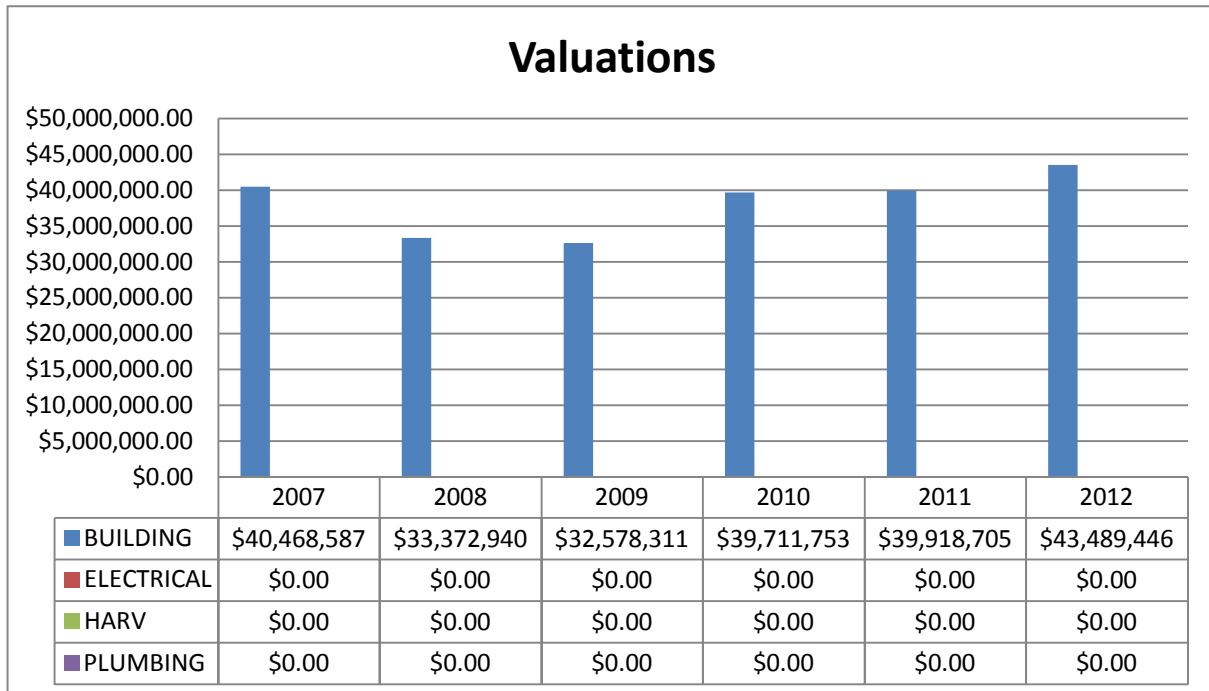

Longboat Key
 Planning, Zoning Building Department
 Permit Statistics 2007-2012

**Valuation information only for Building Permit applications